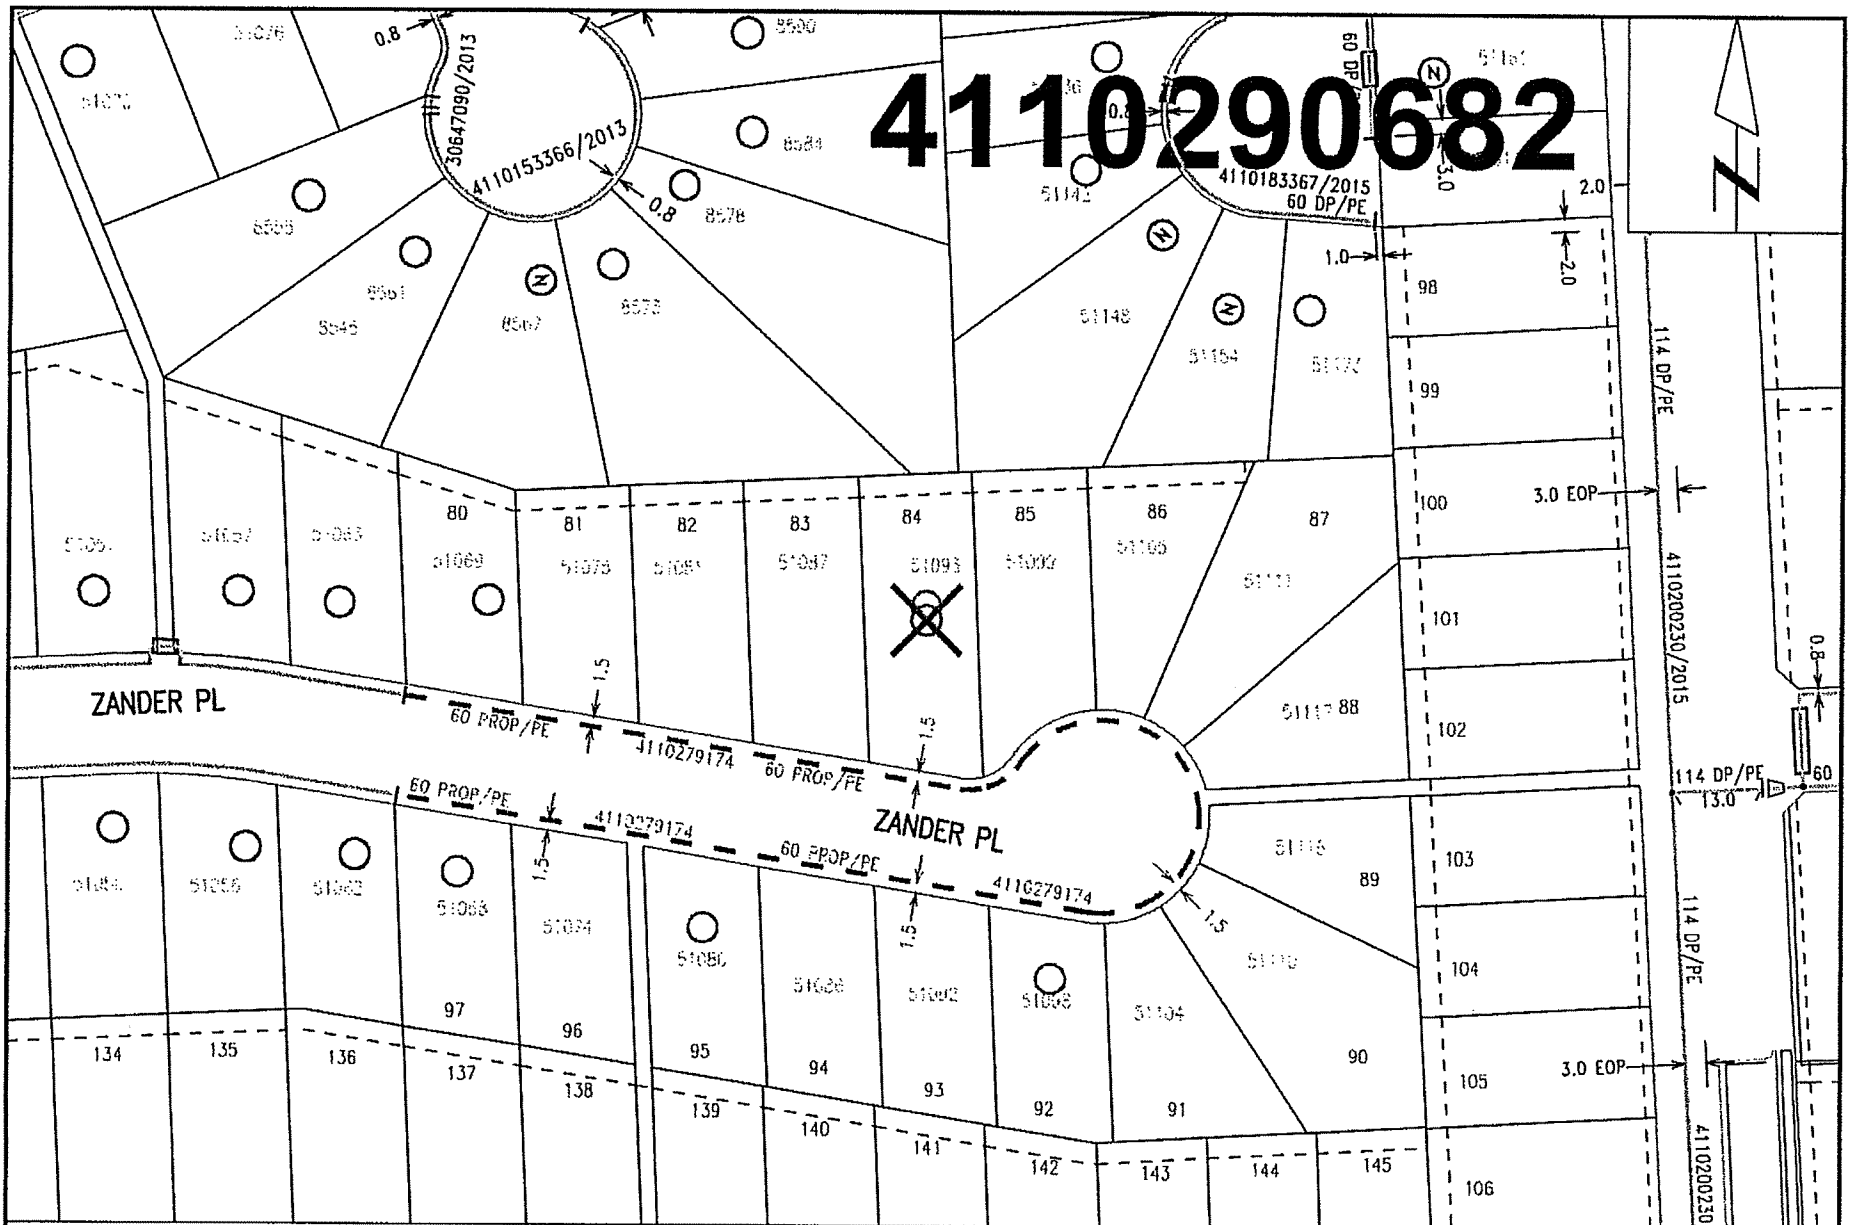

4110290682

Nearest Intersection: Nixon Rd and Rowanna Cres.
Distance from lot to intersection is 114 meters (82 degrees East of South).
View Scale: 1:1000

51093 Zander Pl, Chilliwack

Order #: 30982200 Prem #: 10084165 City Limits: Chilliwack

X: 1305800600.00 Y: 469093209.00

2018/03/22